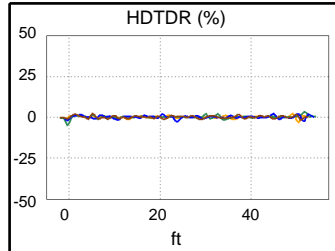

Main S/N: 2300619

Remote S/N: 2300620

Main Adapter: DTX-PC5E/MN

Remote Adapter: DTX-PC5E/SR

Wire Map	1	2	3	4	5	6	7	8
PASS								
(T568B)	1	2	3	4	5	6	7	8

Length (ft)	[Pair 12]	50
Prop. Delay (ns)	[Pair 36]	77
Delay Skew (ns)	[Pair 36]	3
Resistance (ohms)	[Pair 45]	2.9

PASS	Worst Case Margin		Worst Case Value	
	MAIN	SR	MAIN	SR
Worst Pair	36-45	36-45		
NEXT (dB)	9.6	10.3		
Freq. (MHz)	82.8	96.0		
Limit (dB)	37.5	36.4		

FAIL	MAIN	SR	MAIN	SR
Worst Pair	36	45		
RL (dB)	-2.2F	0.0		
Freq. (MHz)	29.0	73.3		
Limit (dB)	23.4	19.3		