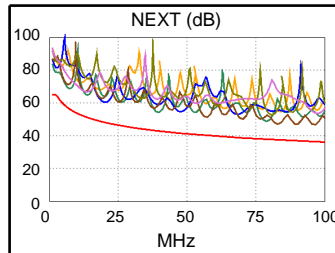

Main S/N: 2300619

Remote S/N: 2300620

Main Adapter: DTX-PC5E/MN

Remote Adapter: DTX-PC5E/SR

Wire Map	1	2	3	4	5	6	7	8
PASS								
(T568B)	1	2	3	4	5	6	7	8

Length (ft)	[Pair 12]	50
Prop. Delay (ns)	[Pair 36]	77
Delay Skew (ns)	[Pair 36]	3
Resistance (ohms)	[Pair 45]	2.9

PASS	Worst Case Margin		Worst Case Value	
	MAIN	SR	MAIN	SR
Worst Pair	36-45	36-45		
NEXT (dB)	9.6	10.3		
Freq. (MHz)	82.8	96.0		
Limit (dB)	37.5	36.4		

FAIL	MAIN	SR	MAIN	SR
Worst Pair	36	45		
RL (dB)	-2.2F	0.0		
Freq. (MHz)	29.0	73.3		
Limit (dB)	23.4	19.3		