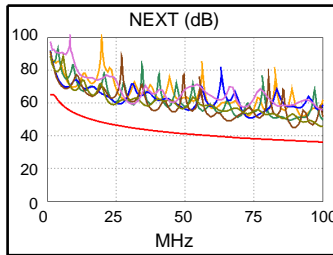

Main S/N: 2300619

Remote S/N: 2300620

Main Adapter: DTX-PC5E/MN

Remote Adapter: DTX-PC5E/SR

Wire Map	1	2	3	4	5	6	7	8
PASS								
(T568B)	1	2	3	4	5	6	7	8

51 ft

Length (ft)	[Pair 78]	51
Prop. Delay (ns)	[Pair 45]	82
Delay Skew (ns)	[Pair 45]	7
Resistance (ohms)	[Pair 45]	3.1

	Worst Case Margin		Worst Case Value	
	MAIN	SR	MAIN	SR
PASS				
Worst Pair	36-45	36-45		
NEXT (dB)	8.0	8.0		
Freq. (MHz)	89.5	89.5		
Limit (dB)	36.9	36.9		

FAIL	MAIN	SR	MAIN	SR
	Worst Pair	78	36	
RL (dB)	-1.0F	0.1		
Freq. (MHz)	30.1	98.3		
Limit (dB)	23.2	18.1		