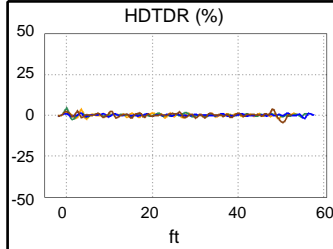

Main S/N: 2300619

Remote S/N: 2300620

Main Adapter: DTX-PC5E/MN

Remote Adapter: DTX-PC5E/SR

Wire Map	1	2	3	4	5	6	7	8
PASS								
(T568B)	1	2	3	4	5	6	7	8

51 ft

Length (ft)	[Pair 78]	51
Prop. Delay (ns)	[Pair 45]	82
Delay Skew (ns)	[Pair 45]	7
Resistance (ohms)	[Pair 45]	3.1

	Worst Case Margin		Worst Case Value	
	MAIN	SR	MAIN	SR
PASS				
Worst Pair	36-45	36-45		
NEXT (dB)	8.0	8.0		
Freq. (MHz)	89.5	89.5		
Limit (dB)	36.9	36.9		

FAIL	MAIN	SR	MAIN	SR
	Worst Pair	78	36	
RL (dB)	-1.0F	0.1		
Freq. (MHz)	30.1	98.3		
Limit (dB)	23.2	18.1		