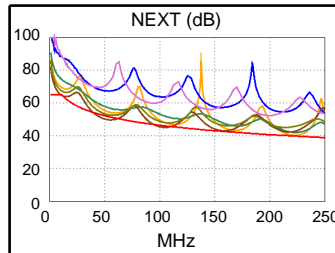

Blue Jeans Cable

Network Cable Test Report -- for more details, protocols, etc. see
www.bluejeanscable.com/networkcablereports.htm

Cable ID: OCV-6W-6

Date / Time: 07/23/2013 11:23:09 AM
 Headroom -2.1 dB (NEXT 36-45)
 Test Limit: TIA Patch Cord Cat6 2.0m
 Cable Type: Cat 6A UTP

Operator: BJC
 Software Version: 2.7400
 Limits Version: 1.9300
 NVP: 68.2%

Test Summary: FAIL

Model: DTX-1800
 Main S/N: 2300619
 Remote S/N: 2300620
 Main Adapter: DTX-PC6/MN
 Remote Adapter: DTX-PC6/SR

Wire Map	1	2	3	4	5	6	7	8
PASS								
(T568B)	1	2	3	4	5	6	7	8

Length (ft)	[Pair 12]	6
Prop. Delay (ns)	[Pair 36]	10
Delay Skew (ns)	[Pair 36]	1
Resistance (ohms)	[Pair 36]	0.6

	Worst Case Margin		Worst Case Value	
	MAIN	SR	MAIN	SR
FAIL				
Worst Pair	36-45	12-36		
NEXT (dB)	-2.1 F	0.4		
Freq. (MHz)	49.8	221.5		
Limit (dB)	52.3	39.8		