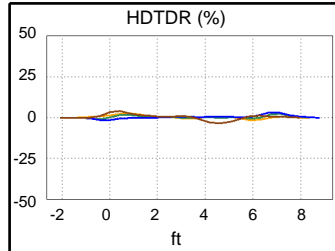

Wire Map	1	2	3	4	5	6	7	8
PASS								
(T568B)	1	2	3	4	5	6	7	8

Length (ft)	[Pair 12]	6
Prop. Delay (ns)	[Pair 36]	10
Delay Skew (ns)	[Pair 36]	1
Resistance (ohms)	[Pair 36]	0.6

	Worst Case Margin		Worst Case Value	
	MAIN	SR	MAIN	SR
FAIL				
Worst Pair	36-45	12-36		
NEXT (dB)	-2.1 F	0.4		
Freq. (MHz)	49.8	221.5		
Limit (dB)	52.3	39.8		