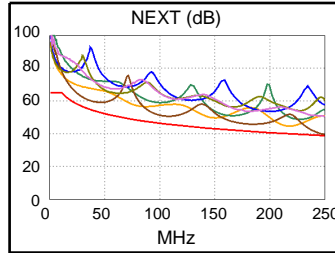

Operator: BJC
 Software Version: 2.7400
 Limits Version: 1.9300
 NVP: 69.0%

Test Summary: PASS

Model: DTX-1800
 Main S/N: 2300619
 Remote S/N: 2300620
 Main Adapter: DTX-PC6/MN
 Remote Adapter: DTX-PC6/SR

Wire Map	1	2	3	4	5	6	7	8
PASS								
(T568B)	1	2	3	4	5	6	7	8

Length (ft)	[Pair 78]	5
Prop. Delay (ns)	[Pair 12]	8
Delay Skew (ns)	[Pair 12]	1
Resistance (ohms)	[Pair 36]	0.5

PASS	Worst Case Margin		Worst Case Value	
	MAIN	SR	MAIN	SR
Worst Pair	36-45	36-45		
NEXT (dB)	0.7	0.7		
Freq. (MHz)	249.5	249.5		
Limit (dB)	38.8	38.8		