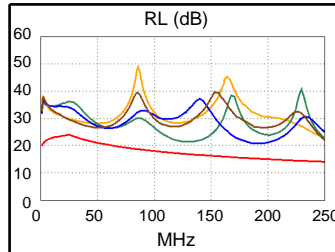

Operator: BJC
 Software Version: 2.7400
 Limits Version: 1.9300
 NVP: 69.0%

Test Summary: PASS

Model: DTX-1800
 Main S/N: 2300619
 Remote S/N: 2300620
 Main Adapter: DTX-PC6/MN
 Remote Adapter: DTX-PC6/SR

Wire Map	1	2	3	4	5	6	7	8
PASS								
(T568B)	1	2	3	4	5	6	7	8

Length (ft)	[Pair 78]	5
Prop. Delay (ns)	[Pair 12]	8
Delay Skew (ns)	[Pair 12]	1
Resistance (ohms)	[Pair 36]	0.5

PASS	Worst Case Margin		Worst Case Value	
	MAIN	SR	MAIN	SR
Worst Pair	36-45	36-45		
NEXT (dB)	0.7	0.7		
Freq. (MHz)	249.5	249.5		
Limit (dB)	38.8	38.8		