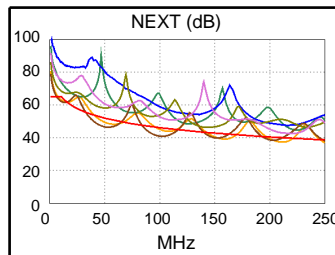

Blue Jeans Cable

Network Cable Test Report -- for more details, protocols, etc. see
www.bluejeanscable.com/networkcablereports.htm

Cable ID: HS-7R

Date / Time: 07/22/2013 05:32:14 PM
 Headroom -5.3 dB (NEXT 36-45)
 Test Limit: TIA Patch Cord Cat6 2.5m
 Cable Type: Cat 6 UTP

Operator: BJC
 Software Version: 2.7400
 Limits Version: 1.9300
 NVP: 69.0%

Test Summary: FAIL

Model: DTX-1800
 Main S/N: 2300619
 Remote S/N: 2300620
 Main Adapter: DTX-PC6/MN
 Remote Adapter: DTX-PC6/SR

Wire Map	1	2	3	4	5	6	7	8
PASS								
(T568B)	1	2	3	4	5	6	7	8

Length (ft)	[Pair 12]	7
Prop. Delay (ns)	[Pair 12]	10
Delay Skew (ns)	[Pair 12]	0
Resistance (ohms)	[Pair 36]	1.2

	Worst Case Margin		Worst Case Value	
	MAIN	SR	MAIN	SR
FAIL				
Worst Pair	36-45	12-36		
NEXT (dB)	-5.3F	-1.6		
Freq. (MHz)	47.3	250.0		
Limit (dB)	52.5	38.6		

	MAIN	SR	MAIN	SR
FAIL				
Worst Pair	78	78		
RL (dB)	-6.8F	-2.9		
Freq. (MHz)	24.1	77.5		
Limit (dB)	24.0	19.1		