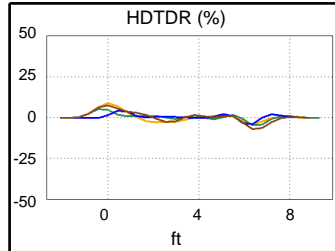

Wire Map	1	2	3	4	5	6	7	8
PASS								
(T568B)	1	2	3	4	5	6	7	8

Length (ft)	[Pair 12]	7
Prop. Delay (ns)	[Pair 12]	10
Delay Skew (ns)	[Pair 12]	0
Resistance (ohms)	[Pair 36]	1.2

	Worst Case Margin		Worst Case Value	
	MAIN	SR	MAIN	SR
FAIL				
Worst Pair	36-45	12-36		
NEXT (dB)	-5.3F	-1.6		
Freq. (MHz)	47.3	250.0		
Limit (dB)	52.5	38.6		

	MAIN	SR	MAIN	SR
FAIL				
Worst Pair	78	78		
RL (dB)	-6.8F	-2.9		
Freq. (MHz)	24.1	77.5		
Limit (dB)	24.0	19.1		