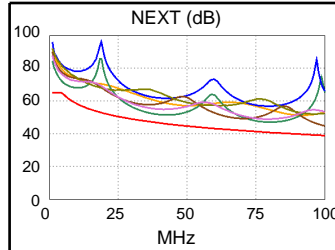

Main S/N: 2300619

Remote S/N: 2300620

Main Adapter: DTX-PC5E/MN

Remote Adapter: DTX-PC5E/SR

Wire Map	1	2	3	4	5	6	7	8
PASS								
(T568B)	1	2	3	4	5	6	7	8

Length (ft)	[Pair 45]	8
Prop. Delay (ns)	[Pair 12]	13
Delay Skew (ns)	[Pair 12]	1
Resistance (ohms)	[Pair 36]	0.7

	Worst Case Margin		Worst Case Value	
PASS	MAIN	SR	MAIN	SR
Worst Pair	12-45	36-45		
NEXT (dB)	5.1	5.9		
Freq. (MHz)	38.0	100.0		
Limit (dB)	47.0	38.9		

PASS	MAIN	SR	MAIN	SR
Worst Pair	12	78		
RL (dB)	2.4	5.4		
Freq. (MHz)	17.8	99.8		
Limit (dB)	23.6	18.0		